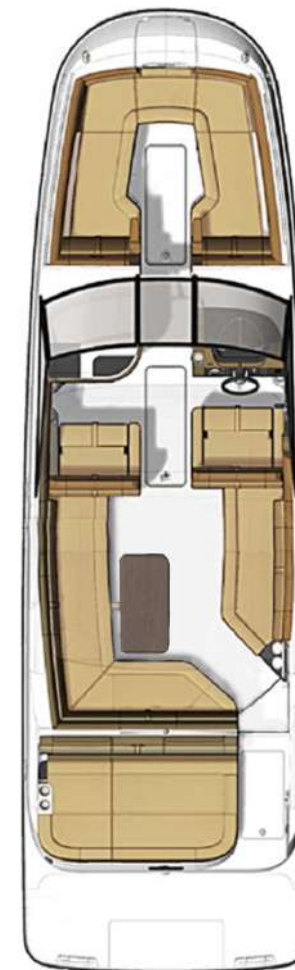

ADDITIONAL OPTIONS

Air Compressor For Water Toys
Blue or White LED Lighting Package
C E Option Group
Cockpit Coolbox
Docking Lights
Fender Clip System - Quick Connect
Fire Suppression System (FM200) Automatic
Flagpole w/ Base & US Flag
High Altitude Prop
Gray Water System
Hot Water Option
Hydraulic Trim Tabs
Macerator w/ Seacock Interlock System
Manual Submersible Swim Platform
On Board Battery Charger - 120v/60 To 12v
On Board Battery Charger - 220v/50 To 12v
Premium PTM Ski Mirror

Pump-out Head

Stainless Steel Anchor -(Only Available w/ Windlass Option)
Swivel Wakeboard Racks
Thru Hull Exhaust for MerCruiser 6.2L
Thru Hull Exhaust for MerCruiser 8.2L
Thru Hull Under Water Lights
Tower Speakers (Includes 2 Fusion 8.8" Signature Series Can Speakers & 1400W Amp) (Only Available w/ Tower & Stereo Upgrade Options)
Transom Trim Switch (For Sterndrive)
VacuFlush Head System w/ Direct Overboard Discharge (Int'l)
VacuFlush Head System w/ Holding Tank
Wet Bar w/ Integral Sink & Faucet
Windlass - Rope/Chain w/ Galvanized Anchor

TRAILER OPTIONS

Trailer, Tandem Axle w/ Bunks & Tandem Axle Disc Brakes (Galvanized)
Trailer, Tandem Axle w/ Bunks & Tandem Axle Disc Brakes (Painted)
Trailer, Tandem Axle w/ Rollers & Tandem Axle Disc Brakes (Galvanized)
Trailer, Tandem Axle w/ Rollers & Tandem Axle Disc Brakes (Painted)

Standard Seating Plan

Sea Ray Boats, 800 S. Gay Street, Suite 1200, Knoxville, TN 37929. Internet address: <http://www.searay.com>

Note: Not all accessories shown in pictures or described herein are standard equipment or even available as options. Some features and options may not be available when a boat is built for outside North America and/or has CE Certification. Options and features are subject to change without notice. Not all model year boats may contain all the features or meet the specifications described herein. Confirm availability of all accessories and equipment with an authorized Sea Ray dealer prior to purchase. Printed in the U.S.A. August 2018 ©Sea Ray Boats.

08222018