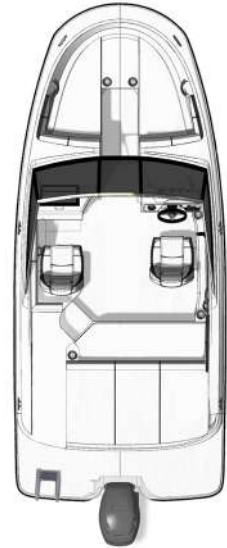

SEATING:

Bow: Seats w/Cushions & Storage Below, Port & Stbd Bolsters & Center Section Facing Aft
Cockpit: Aft Bench Seat w/Sunpad & Insulated Cooler
Companion Seat: Bench Seat w/Stowable Forward Seat Cushion & Removable Aft Bolster
Helm: Bucket w/Swivel and Slider & Flip-Up Bolster

ELECTRONICS

Chartplotter / Sonar (5") Option; (Includes: Simrad G05 (5") Touchscreen Display; Chartplotter w/ Preloaded Charts; Transducer w/ Water Temperature, Depth & Fishfinder; 5" Tachometer & 4" Multifunction Gauges)
Digital Dash w/Mercury VesselView Link (9")Option; (Includes: Simrad G09 (9")Touchscreen Display w/ Mercury Vessel View Link Data; Chartplotter w/ Preloaded Charts; Transducer w/ Depth, Water Temperature and Fishfinder)
Depth Finder
Premier Audio Upgrade (Includes: 2 Pair of Fusion 6.5" Signature Series Speakers, 10" Signature Series Subwoofer & Signature Series 5 Channel 1600W Amp)

ADDITIONAL OPTIONS

Battery On / Off Switch
C E Option Group
Livewell Option
Premium Ski Mirror
Tower Board Racks

TRAILER OPTIONS

3100lb Trailer Single Axle w/ Single Axle Disc Brakes (Galvanized)
3400lb Single Axle w/ Single Axle Disc Brakes (Painted)
3400lb Trailer Single Axle w/ Single Axle Disc Brakes (Galvanized)
5000lb Premium Trailer Tandem Axle w/ Single Axle Disc Brakes (Painted)
5000lb Premium Trailer Tandem Axle w/ Tandem Axle Disc Brakes (Painted)

Standard Seating Plan

Optional Port Bucket Seat