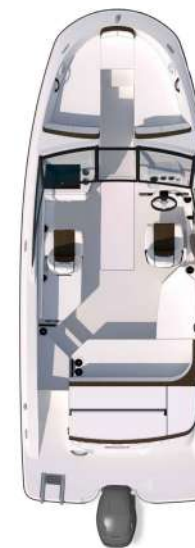

ELECTRONICS

Chartplotter / Sonar (5") Option; (Includes: Simrad G05 (5") Touchscreen Display; Chartplotter w/ Preloaded Charts; Transducer w/ Water Temperature, Depth & Fishfinder; 5" Tachometer & 4" Multifunction Gauges)
Digital Dash w/Mercury VesselView Link (9")Option; (Includes: Simrad G09 (9")Touchscreen Display w/ Mercury Vessel View Link Data; Chartplotter w/ Preloaded Charts; Transducer w/ Depth, Water Temperature and Fishfinder)
Depth Finder
Premier Audio Upgrade (Includes: 2 Pair of Fusion 6.5" Signature Series Speakers, 10" Signature Series Subwoofer & Signature Series 5 Channel 1600W Amp)

ADDITIONAL OPTIONS

Battery On / Off Switch
C E Option Group
Livewell Option
Premium Ski Mirror
Tower Board Racks

TRAILER OPTIONS

5000 Lb Trailer Tandem Axle W/ Single Axle Disc Brakes (Galvanized)
5000 Lb Trailer Tandem Axle W/ Tandem Axle Disc Brakes (Galvanized)
5000 Lb Trailer Tandem Axle W/ Tandem Axle Disc Brakes (Painted)
5000lb Premium Trailer Tandem Axle W/ Single Axle Disc Brakes (Painted)
5000lb Premium Trailer Tandem Axle W/ Tandem Axle Disc Brakes (Painted)

Standard Port Bucket Seat