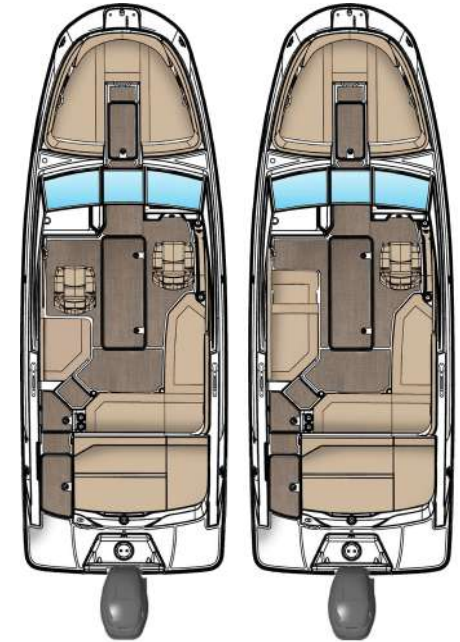

ELECTRONICS

Chartplotter / Sonar (5") Option; (Includes: Simrad G05 (5")
Touchscreen Display; Chartplotter w/ Preloaded Charts; Transducer
w/ Water Temperature, Depth & Fishfinder; 5" Tachometer & 4"
Multifunction Gauges)
Digital Dash w/Mercury VesselView Link (9")Option; (Includes: Simrad
G09 (9")Touchscreen Display w/ Mercury Vessel View Link Data;
Chartplotter w/ Preloaded Charts; Transducer w/ Depth, Water
Temperature and Fishfinder)
Premier Audio Upgrade (Includes: 2 Pair of Fusion 6.5" Signature
Series Speakers, 10" Signature Series Subwoofer & Signature Series
5 Channel 1600W Amp)

ADDITIONAL OPTIONS

Battery On/Off Switch, Dual w/ Second Battery Tray
Bow and Cockpit Tables w/ Dedicated Storage
Bow Walk-Thru Door
C E Option Group
Flagpole w/ Base & US Flag
LED Lighting Package - Blue or White
On Board Battery Charger - 120v/60 To 12v
On Board Battery Charger - 220v/50 To 12v
Portable Head
Premium Ski Mirror
Pump-out Head
Tower Board Racks

TRAILER OPTIONS

Trailer Tandem Axle w/ Tandem Axle Disc Brakes (Painted)
Trailer Tandem Axle w/ Tandem Axle Disc Brakes (Galvanized)
Premium Trailer Tandem Axle w/ Tandem Axle Disc Brakes (Painted)

Standard Port Bucket Seat

08212018

Note: Not all accessories shown in pictures or described herein are standard equipment or even available as options. Some features and options may not be available when a boat is built for outside North America and/or has CE Certification. Options and features are subject to change without notice. Not all model year boats may contain all the features or meet the specifications described herein. Confirm availability of all accessories and equipment with an authorized Sea Ray dealer prior to purchase. Printed in the U.S.A. August 2018 ©Sea Ray Boats.

Sea Ray Boats, 800 S. Gay Street, Suite 1200, Knoxville, TN 37929. Internet address: <http://www.searay.com>